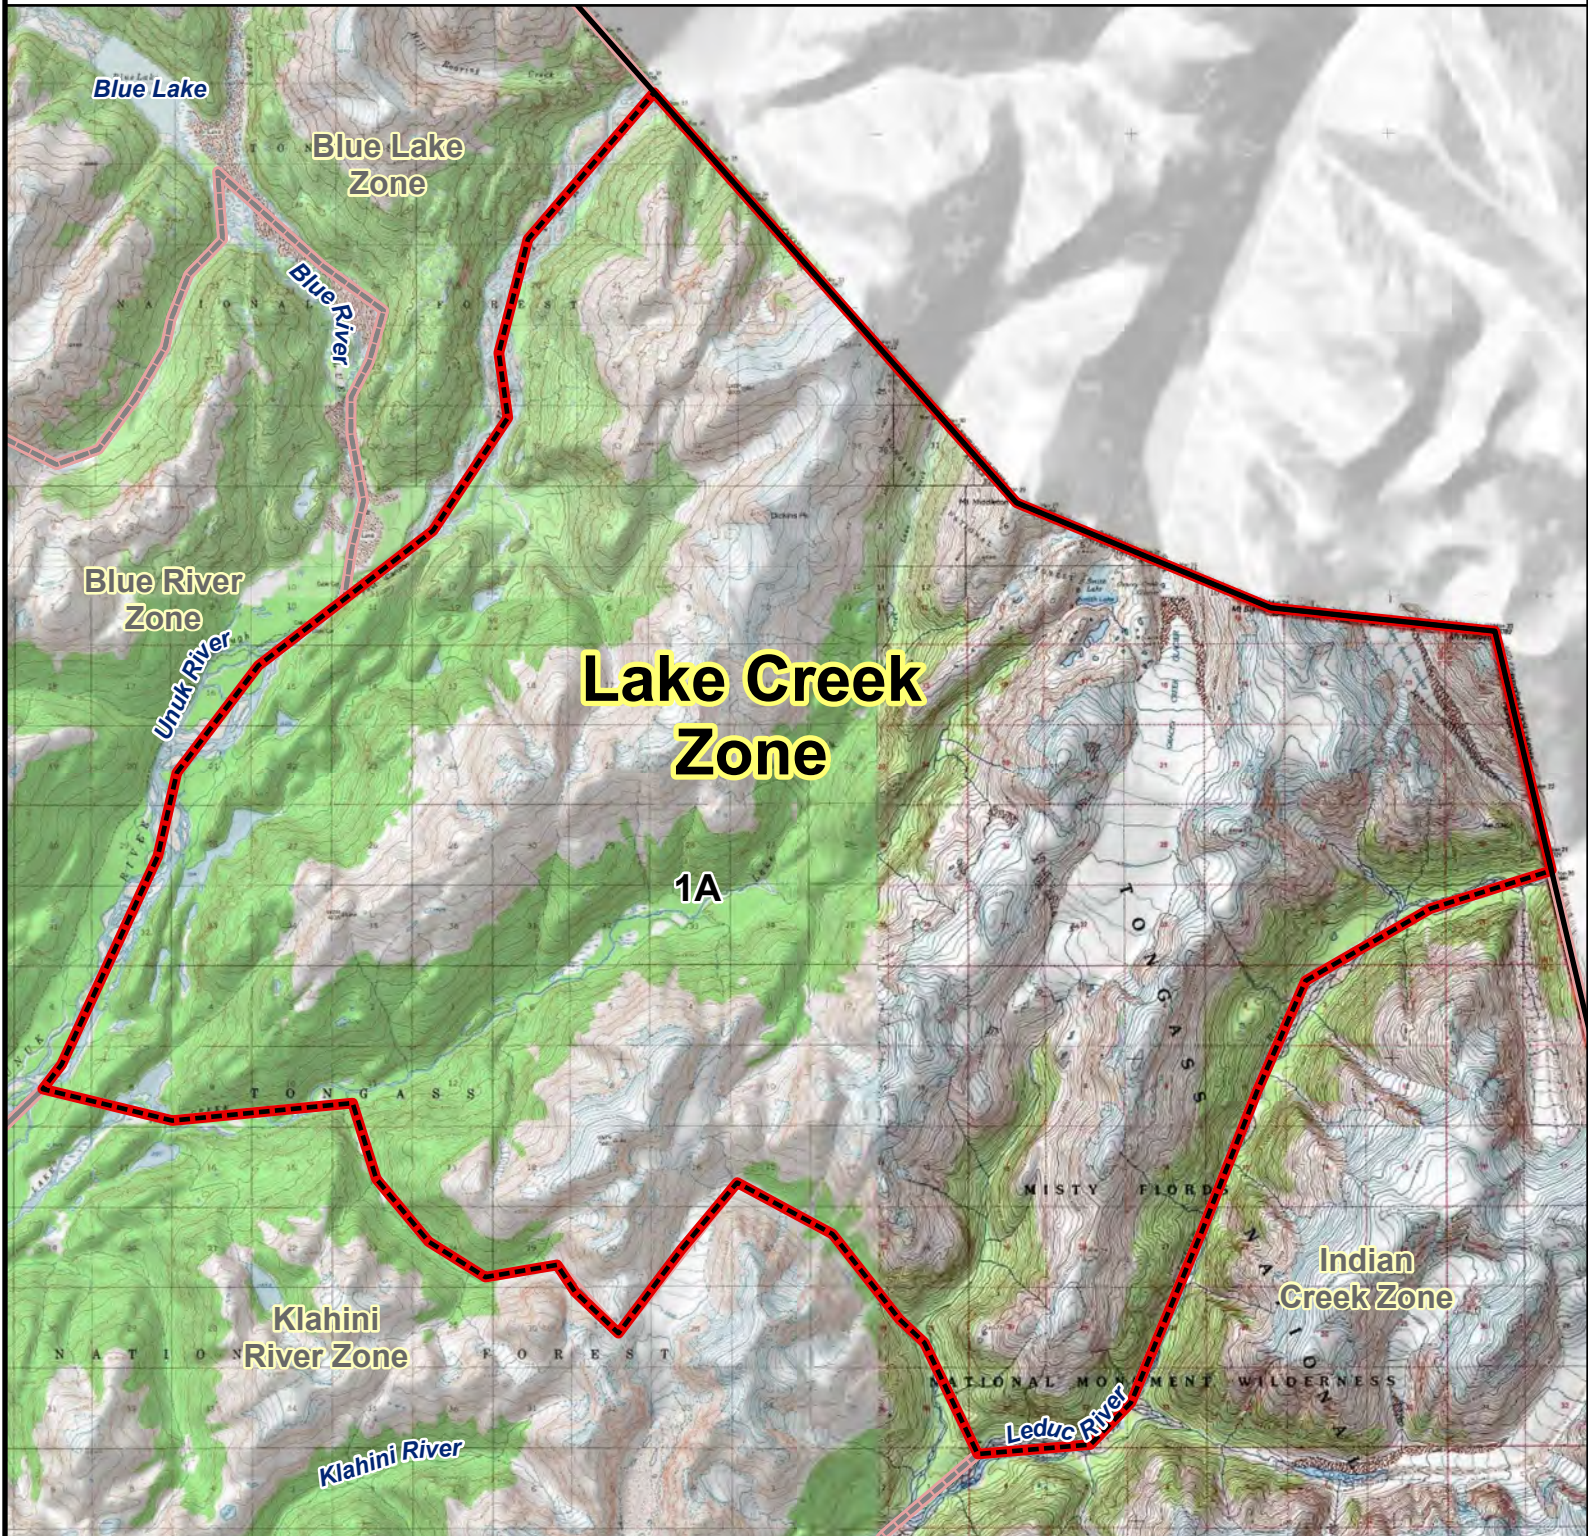

RG002 MOUNTAIN GOAT HUNT

Lake Creek Zone

Lake Creek Zone: Originating at the GPS coordinates N 56.161507,W -130.939489 on the Unuk River, northeast up the Unuk River to where the Unuk River meets the US-Canadian Border, east along the border to the Leduc River drainage, southwest along the Leduc River to the GPS coordinates N 56.094390, W -130.636196, northwest through the valley drainage, west through the ice field and valley drainage that flows into Lake Creek, west along Lake Creek to the point of origin.